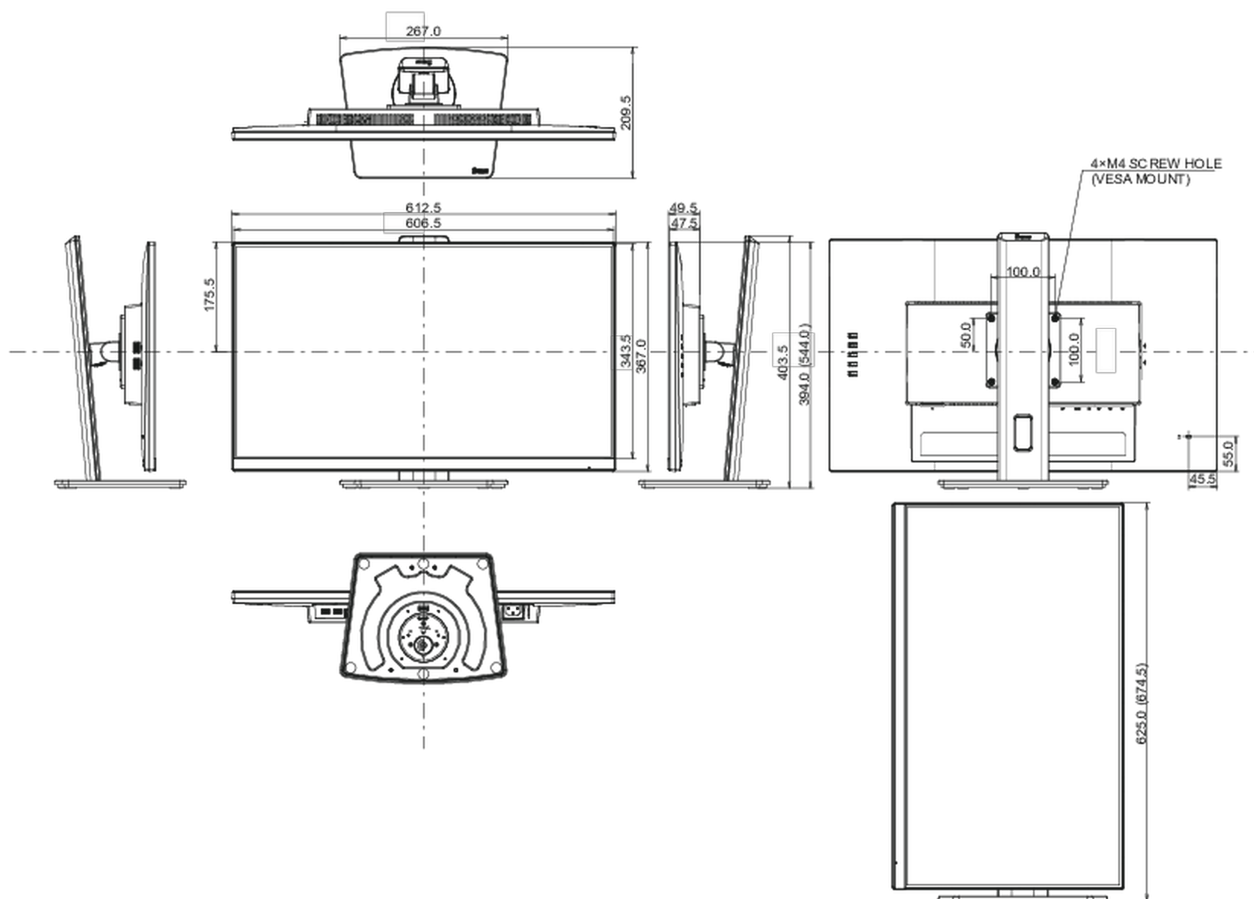

04 MECHANICAL

Display position adjustments	height, swivel, tilt, pivot (rotation both sides)
Height adjustment	150mm
Rotation (PIVOT function)	90°
Swivel stand	90°; 45° left; 45° right
Tilt angle	22° up; 5° down
VESA mounting	100 x 100mm

612.5 x 394 (544) x 209.5mm

Box dimensions W x H x D

690 x 455 x 168mm

Weight (without box)

5.7kg

EAN code

4948570122592

All trademarks and registered trademarks acknowledged. E & O E. Specification subject to change without notice. All LCD's comply with ISO-9241-307:2008 in connection with pixel defects.